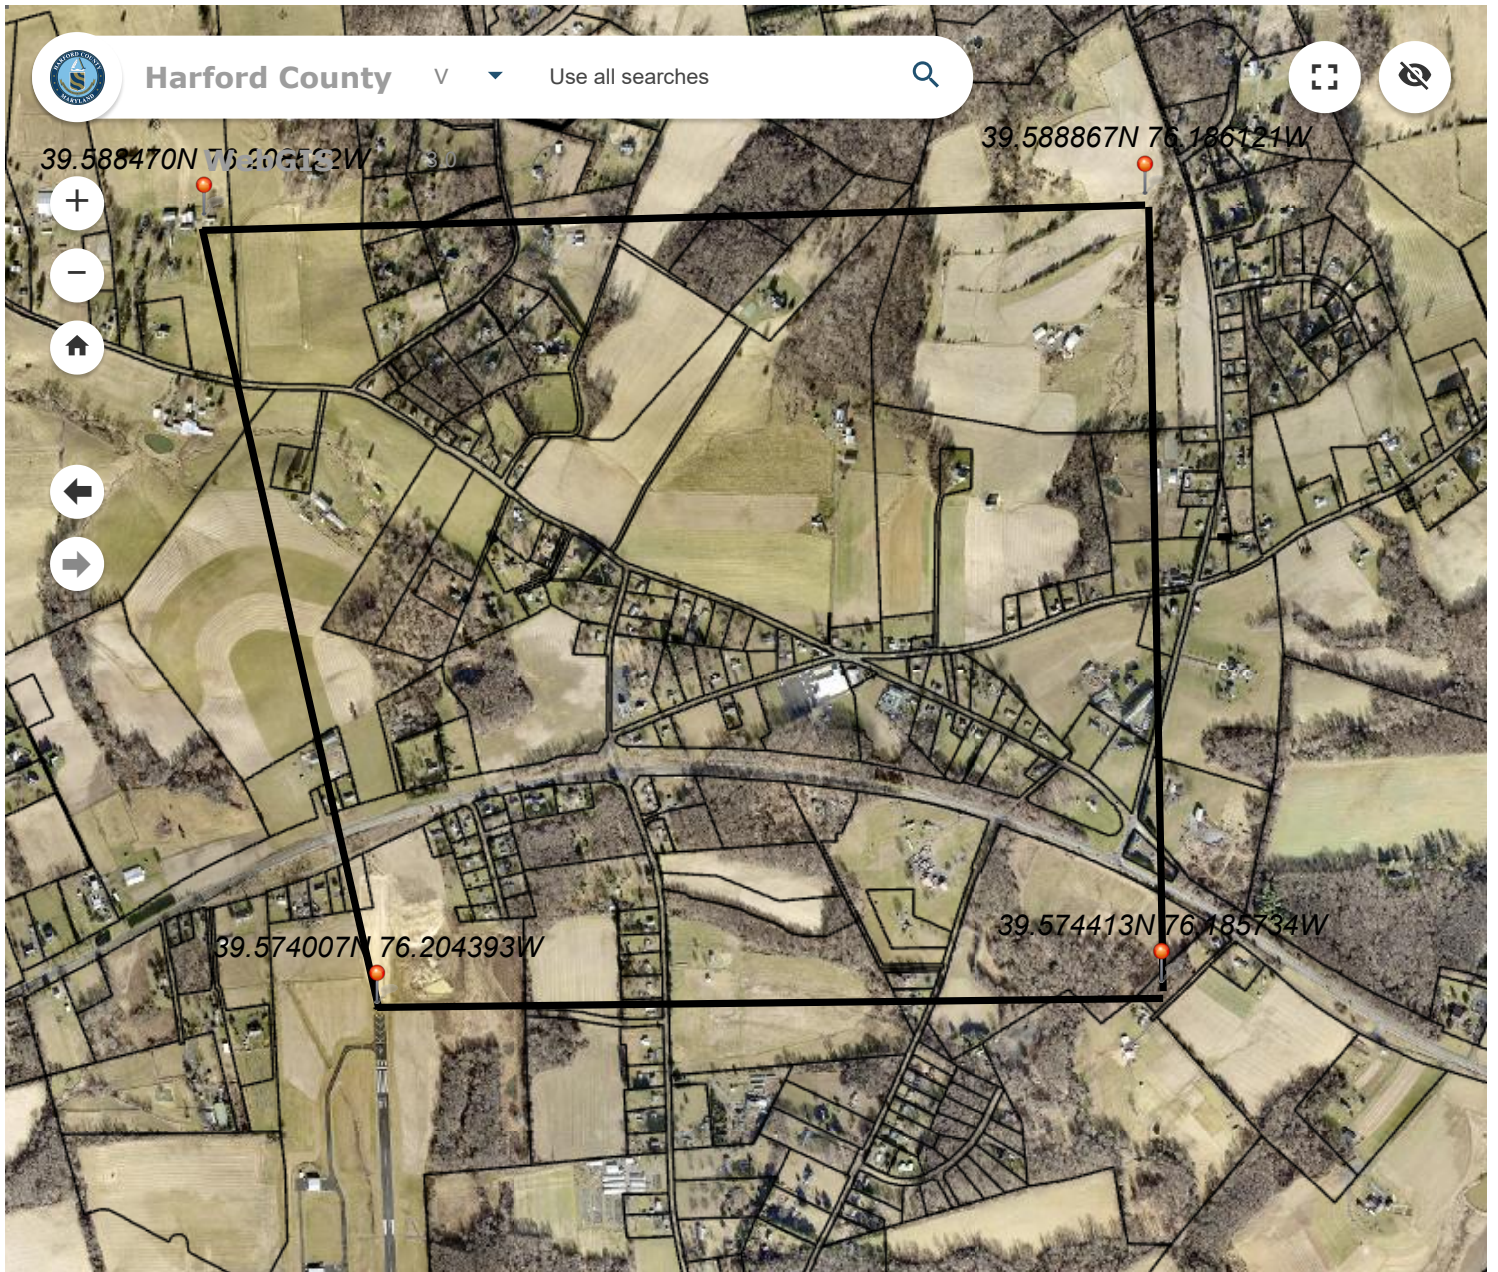

-76.20 39.56 Degrees

1:18,056

-76.19 39.56 Degrees

1:18,056

-76.18 39.58 Degrees

1:18,056

-76.18 39.56 Degrees

1:18,056