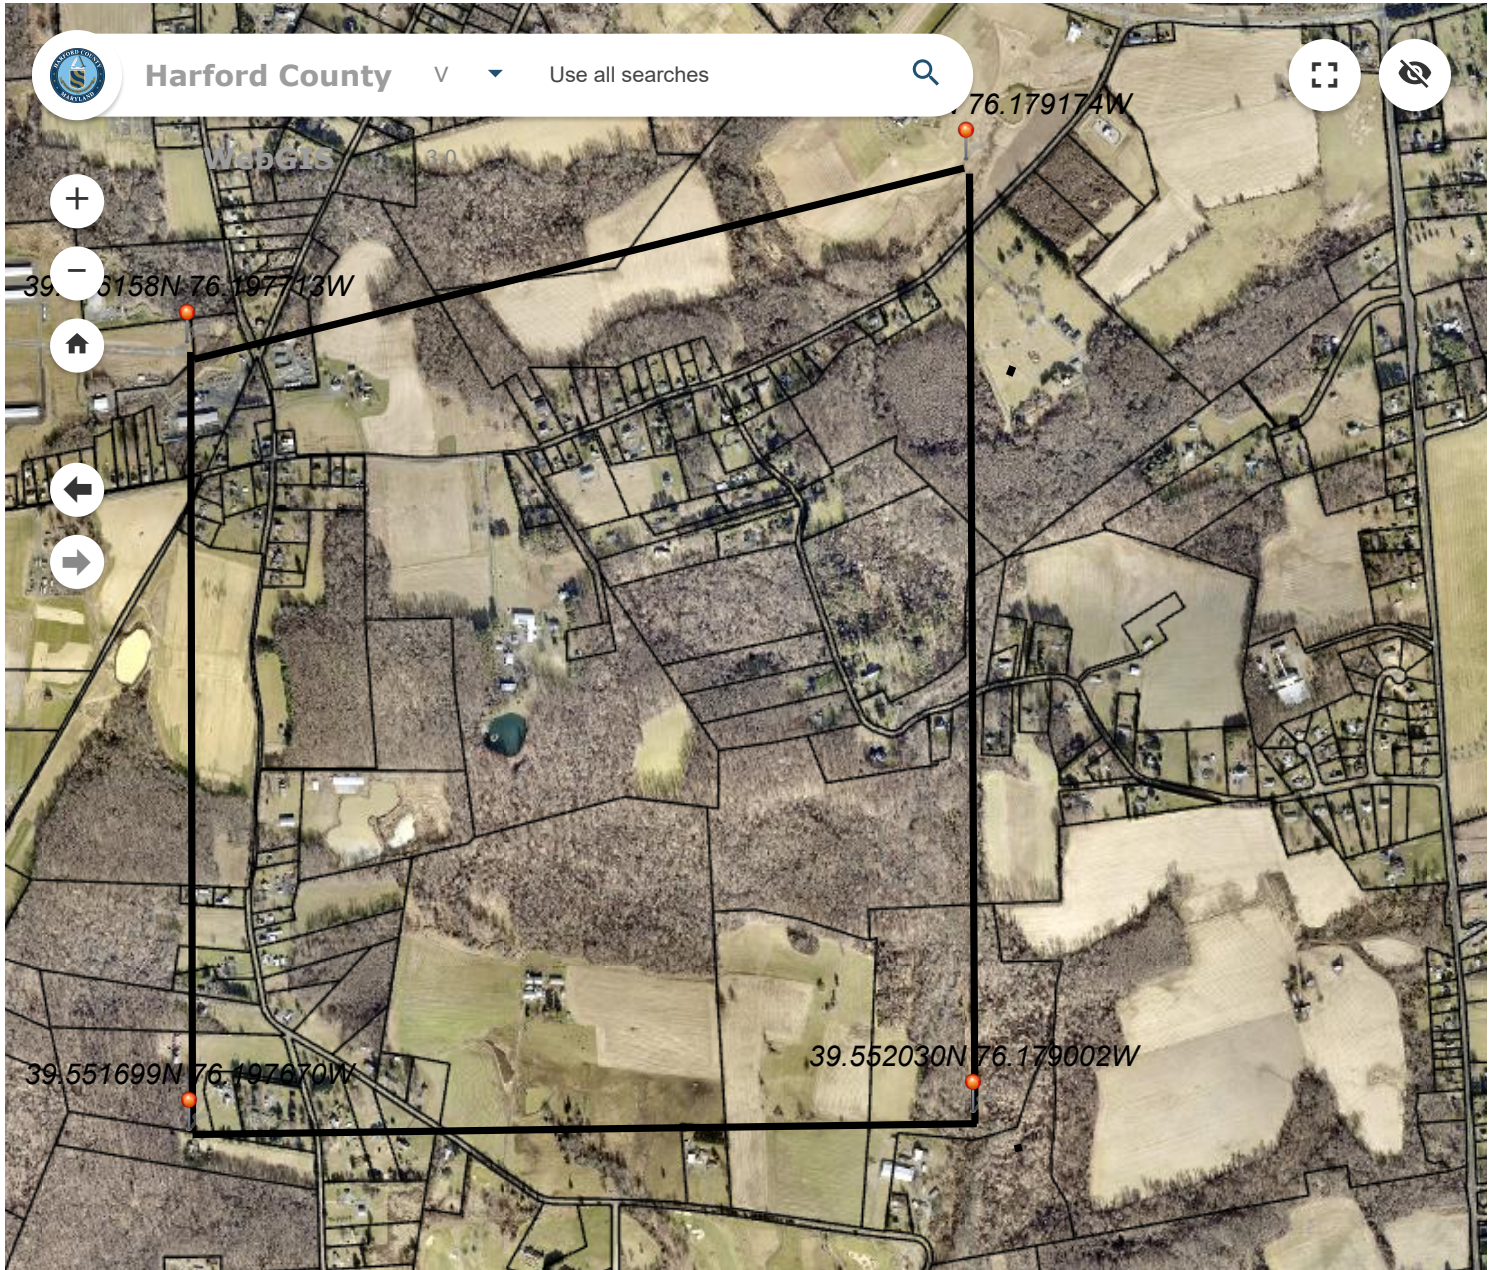

-76.20 39.56 Degrees

1:18,056

-76.19 39.56 Degrees

1:18,056

-76.18 39.58 Degrees

1:18,056

-76.18 39.56 Degrees

1:18,056